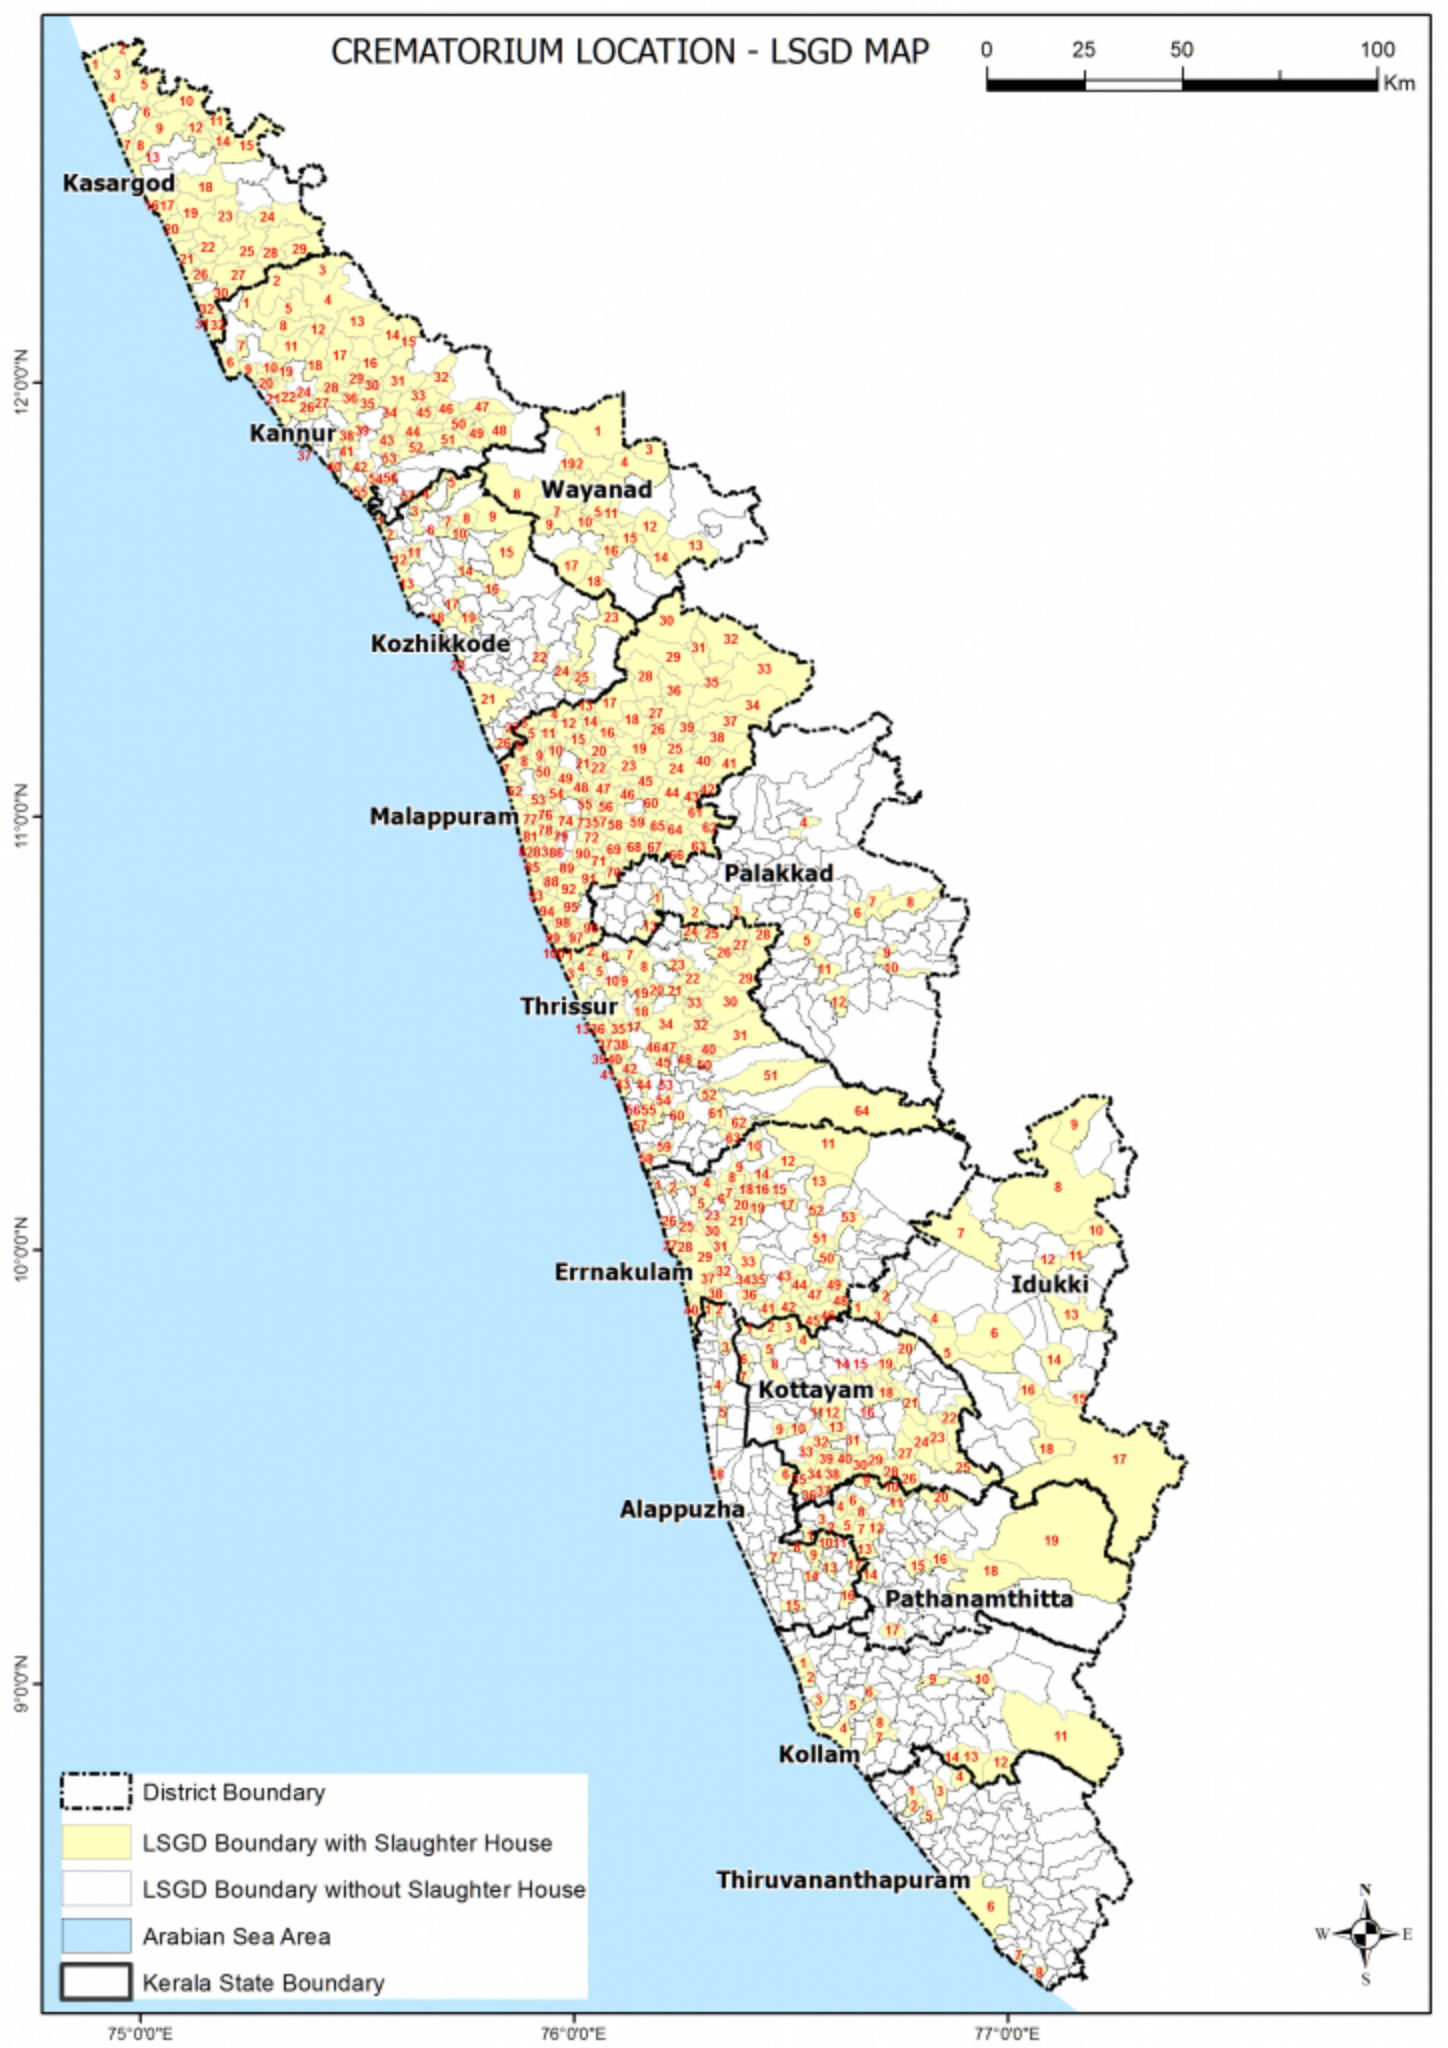

# CREMATORIUM LOCATION - LSGD MAP

- District Boundary
- LSGD Boundary with Slaughter House
- LSGD Boundary without Slaughter House
- Arabian Sea Area
- Kerala State Boundary

75°00'E

76°00'E

77°00'E

12°00'N  
11°00'N  
10°00'N  
9°00'N